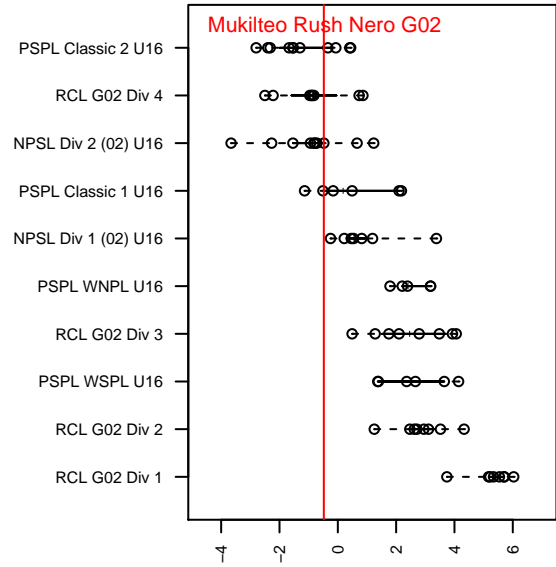

# Mukilteo Rush Nero G02

Mukilteo Rush  
 Mukilteo, WA  
 G02 total strength=1307  
 attack=5.75 defense=5.83  
 fall league = NPSL Div 2 (02) U16

alt names used:  
 Rush Select Nero  
 Rush Select Nero  
 Rush Select G02 Nero B

Venues played:  
 2017 Seattle Cup GU16  
 2017 Xtreme Cup GU16  
 2017 NPSL Division 2 (02) U16

**Mukilteo Rush Nero G02**  
 Dots are actual minus expected GF (blue circles) and GA (red triangles).  
 Blue line is smoothed change in attack strength. Red is smoothed change in defense strength.

**attack and defense variance (black dot)  
relative to other teams  
and top 10 in region**

**attack and defense rating  
relative to others at age  
and all opponents in last 13 months**

**Performance relative to 13 month average**