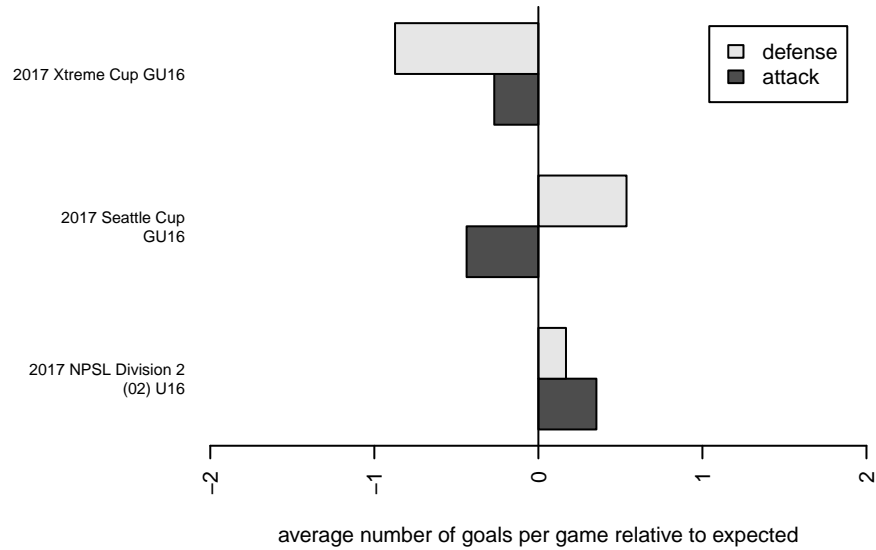

Venues played:  
 2017 Seattle Cup GU16  
 2017 Xtreme Cup GU16  
 2017 NPSL Division 2 (02) U16

**Mukilteo Rush Nero G02**  
 Dots are actual minus expected GF (blue circles) and GA (red triangles).  
 Blue line is smoothed change in attack strength. Red is smoothed change in defense strength.

**attack and defense variance (black dot)  
relative to other teams  
and top 10 in region**

**attack and defense rating  
relative to others at age  
and all opponents in last 13 months**

**Performance relative to 13 month average**