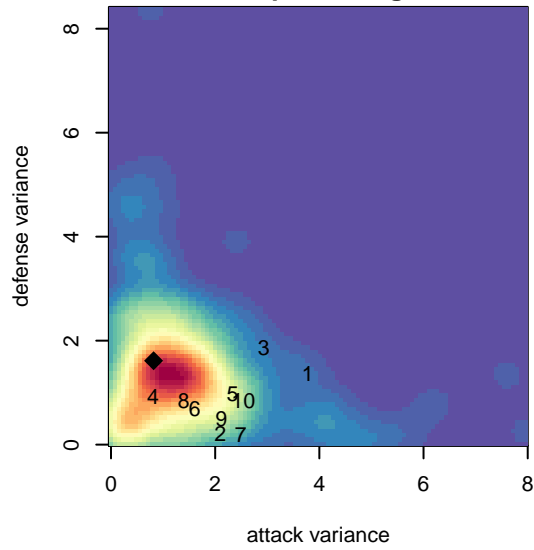

# Mukilteo Rush Nero G02

Mukilteo Rush  
 Mukilteo, WA  
 G02 total strength=1307  
 attack=5.75 defense=5.83  
 fall league = NPSL Div 2 (02) U16

alt names used:  
 Rush Select Nero  
 Rush Select Nero  
 Rush Select G02 Nero B

Venues played:  
 2017 Seattle Cup GU16  
 2017 Xtreme Cup GU16  
 2017 NPSL Division 2 (02) U16

**Mukilteo Rush Nero G02**  
 Dots are actual minus expected GF (blue circles) and GA (red triangles).  
 Blue line is smoothed change in attack strength. Red is smoothed change in defense strength.

**attack and defense variance (black dot)  
relative to other teams  
and top 10 in region**

**attack and defense rating  
relative to others at age  
and all opponents in last 13 months**

**Performance relative to 13 month average**