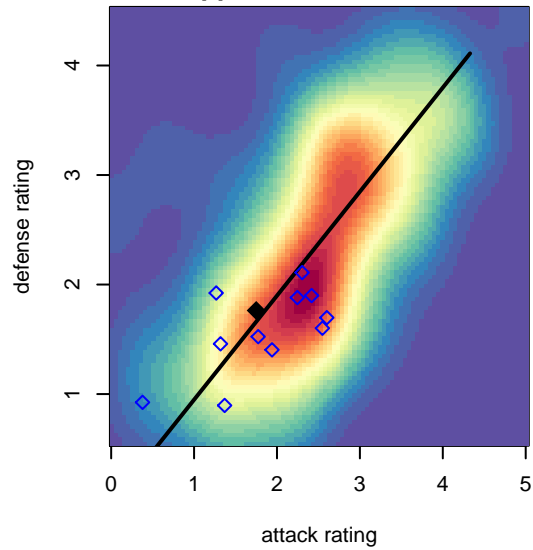

# Mukilteo Rush Nero G02

Mukilteo Rush  
 Mukilteo, WA  
 G02 total strength=1307  
 attack=5.75 defense=5.83  
 fall league = NPSL Div 2 (02) U16

alt names used:  
 Rush Select Nero  
 Rush Select Nero  
 Rush Select G02 Nero B

Venues played:  
 2017 Seattle Cup GU16  
 2017 Xtreme Cup GU16  
 2017 NPSL Division 2 (02) U16

**Mukilteo Rush Nero G02**  
 Dots are actual minus expected GF (blue circles) and GA (red triangles).  
 Blue line is smoothed change in attack strength. Red is smoothed change in defense strength.

**attack and defense variance (black dot)  
relative to other teams  
and top 10 in region**

**attack and defense rating  
relative to others at age  
and all opponents in last 13 months**

**Performance relative to 13 month average**