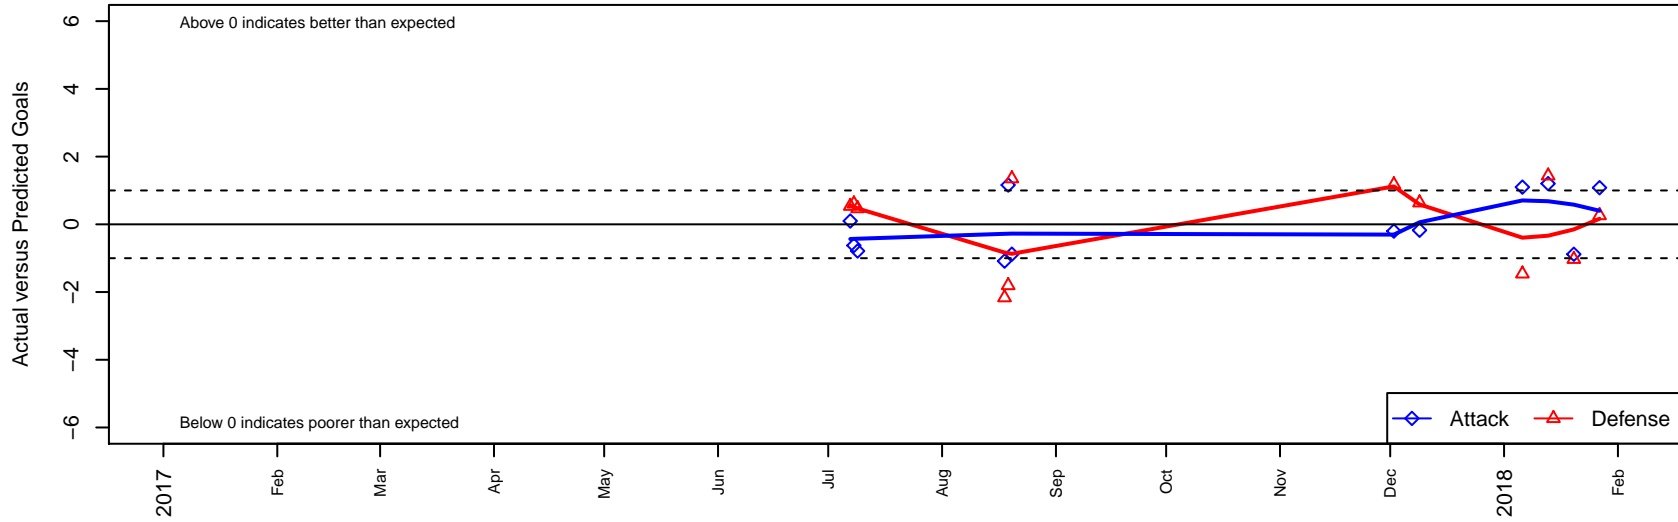

# Mukilteo Rush Nero G02

Mukilteo Rush  
 Mukilteo, WA  
 G02 total strength=1307  
 attack=5.75 defense=5.83  
 fall league = NPSL Div 2 (02) U16

alt names used:  
 Rush Select Nero  
 Rush Select Nero  
 Rush Select G02 Nero B

Venues played:  
 2017 Seattle Cup GU16  
 2017 Xtreme Cup GU16  
 2017 NPSL Division 2 (02) U16

**Mukilteo Rush Nero G02**  
 Dots are actual minus expected GF (blue circles) and GA (red triangles).  
 Blue line is smoothed change in attack strength. Red is smoothed change in defense strength.

**attack and defense variance (black dot)  
relative to other teams  
and top 10 in region**

**attack and defense rating  
relative to others at age  
and all opponents in last 13 months**

**Performance relative to 13 month average**