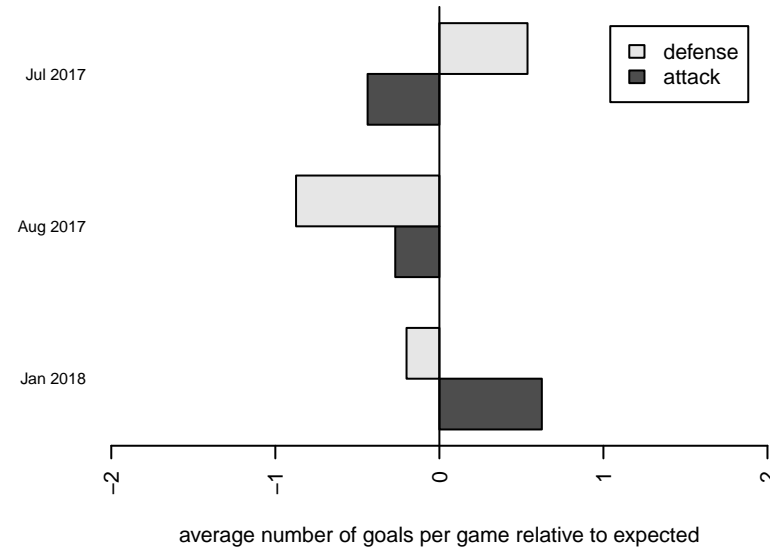

Venues played:  
 2017 Seattle Cup GU16  
 2017 Xtreme Cup GU16  
 2017 NPSL Division 2 (02) U16

**Mukilteo Rush Nero G02**  
 Dots are actual minus expected GF (blue circles) and GA (red triangles).  
 Blue line is smoothed change in attack strength. Red is smoothed change in defense strength.

**attack and defense variance (black dot)  
relative to other teams  
and top 10 in region**

**attack and defense rating  
relative to others at age  
and all opponents in last 13 months**

**Performance relative to 13 month average**

**Performance relative to 13 month average**

<b>date</b>	<b>home</b>		<b>away</b>		<b>venue</b>	<b>pred.home</b>	<b>pred.away</b>
2018-01-27	Mukilteo Rush Nero G02	3	BIFC Blue G02	0	2017 NPSL Division 2 (02) U16	1.92	0.26
2018-01-20	NSC White Adrenaline G02	2	Mukilteo Rush Nero G02	0	2017 NPSL Division 2 (02) U16	0.97	0.88
2018-01-13	LSDSC Ladybugs G02	1	Mukilteo Rush Nero G02	2	2017 NPSL Division 2 (02) U16	2.43	0.80
2018-01-06	Mukilteo Rush Nero G02	2	Bremerton United Force G02	2	2017 NPSL Division 2 (02) U16	0.90	0.54
2017-12-09	Mukilteo Rush Nero G02	2	Newport FC G02	0	2017 NPSL Division 2 (02) U16	2.18	0.64
2017-12-02	Irish FC Gators G02	0	Mukilteo Rush Nero G02	1	2017 NPSL Division 2 (02) U16	1.17	1.20
2017-08-20	CWSA Navy G02	1	Mukilteo Rush Nero G02	0	2017 Xtreme Cup GU16	2.35	0.88
2017-08-19	PTFC Toluca G02	4	Mukilteo Rush Nero G02	2	2017 Xtreme Cup GU16	2.19	0.84
2017-08-18	Mukilteo Rush Nero G02	0	Seattle United NE Blue G02	3	2017 Xtreme Cup GU16	1.09	0.84
2017-07-09	Mukilteo Rush Nero G02	0	MRFC White G02	1	2017 Seattle Cup GU16	0.79	1.47
2017-07-08	Mukilteo Rush Nero G02	0	Seattle United Shoreline Blue G02	1	2017 Seattle Cup GU16	0.62	1.61
2017-07-07	Bremerton United Force G02	0	Mukilteo Rush Nero G02	1	2017 Seattle Cup GU16	0.54	0.90